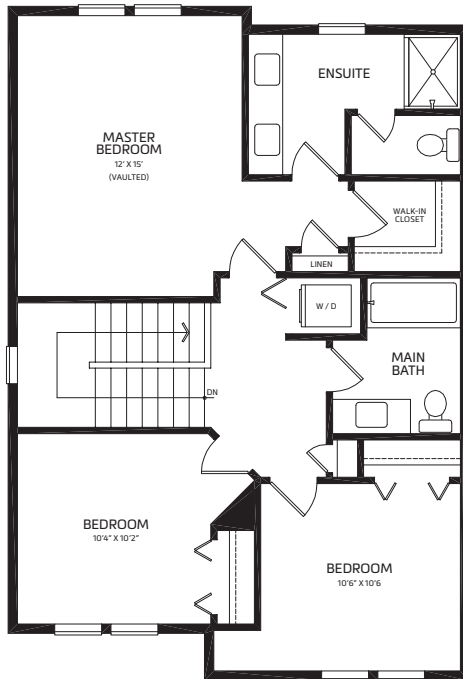

## finch

3 Bedroom & Den, 2232 sq ft – 2247 sq ft

Upper | 790 sq. ft.

Main | 900 sq. ft.

Lower | 542 sq. ft.