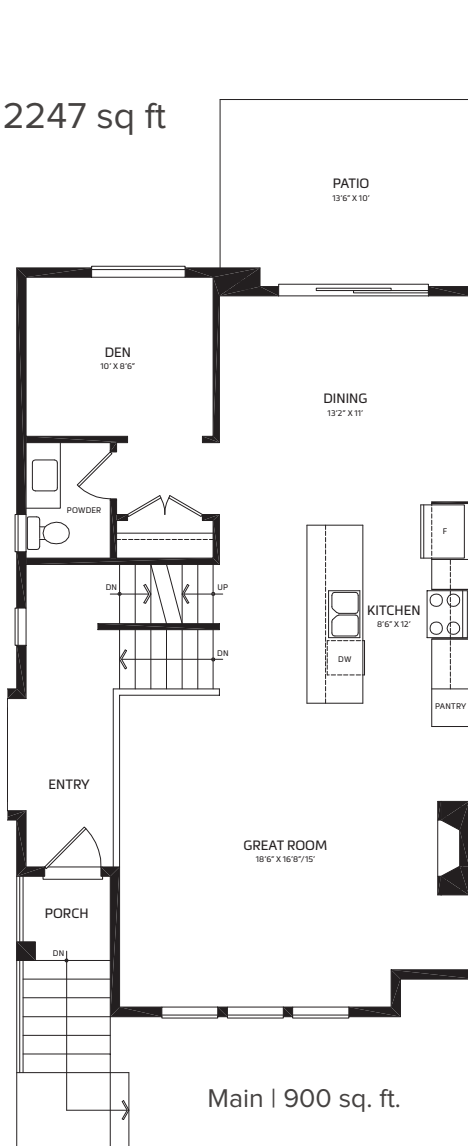

## finch

3 Bedroom & Den, 2232 sq ft – 2247 sq ft

Upper | 790 sq. ft.

Main | 900 sq. ft.

Lower | 542 sq. ft.