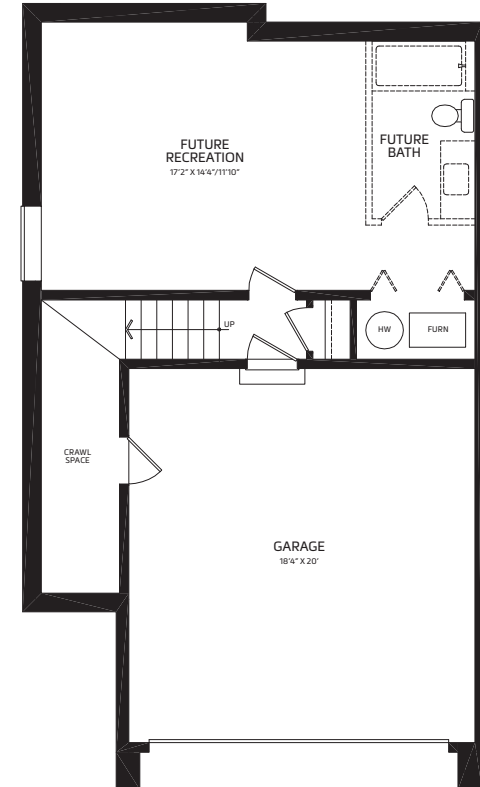

## finch

3 Bedroom & Den, 2232 sq ft – 2247 sq ft

Upper | 790 sq. ft.

Main | 900 sq. ft.

Lower | 542 sq. ft.