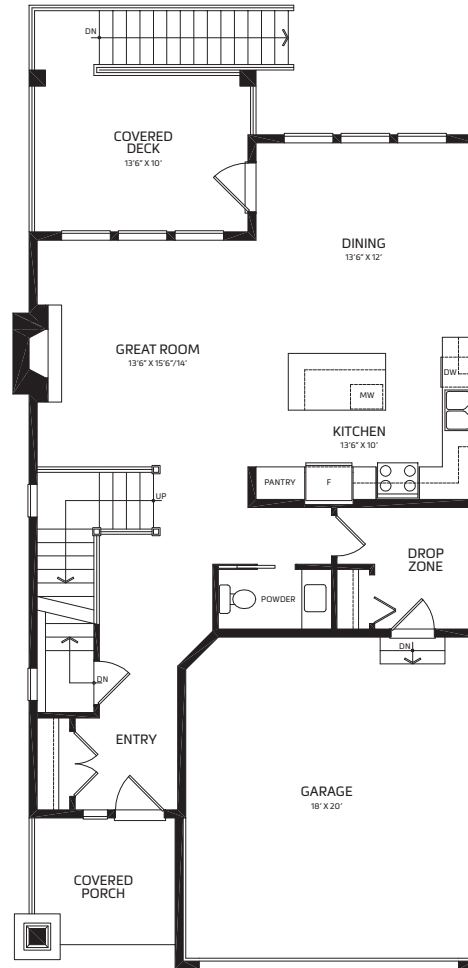

kinglet

3 Bedroom, 2735 sq ft

Style 1

Style 2

kinglet

3 Bedroom, 2735 sq ft

Upper | 963 sq. ft.

Main | 897 sq. ft.

Lower | 875 sq. ft.