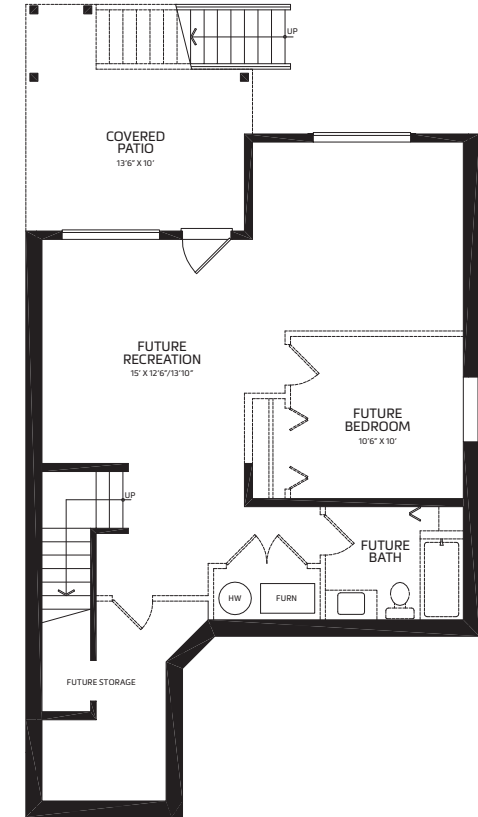

kinglet

3 Bedroom, 2735 sq ft

Style 1

Style 2

kinglet

3 Bedroom, 2735 sq ft

Upper | 963 sq. ft.

Main | 897 sq. ft.

Lower | 875 sq. ft.