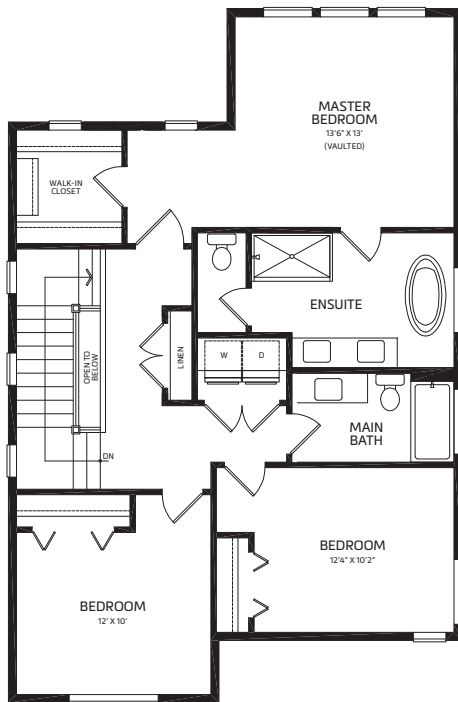

kinglet

3 Bedroom, 2735 sq ft

Style 1

Style 2

kinglet

3 Bedroom, 2735 sq ft

Upper | 963 sq. ft.

Main | 897 sq. ft.

Lower | 875 sq. ft.