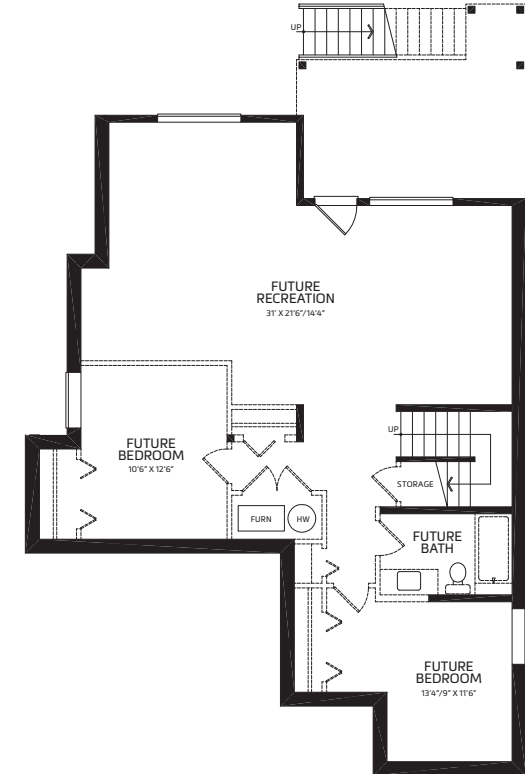

meadowlark

3 Bedroom & Den, 3365 sq ft

Style 1

Style 2

meadowlark

3 Bedroom & Den, 3365 sq ft

Upper | 965 sq. ft.

Main | 1200 sq. ft.

Lower | 1200 sq. ft.