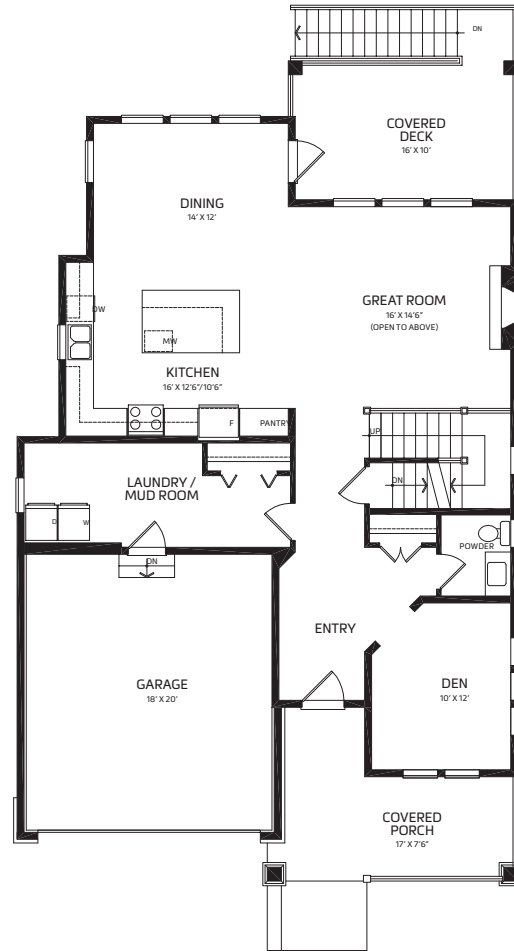

meadowlark

3 Bedroom & Den, 3365 sq ft

Style 1

Style 2

meadowlark

3 Bedroom & Den, 3365 sq ft

Upper | 965 sq. ft.

Main | 1200 sq. ft.

Lower | 1200 sq. ft.