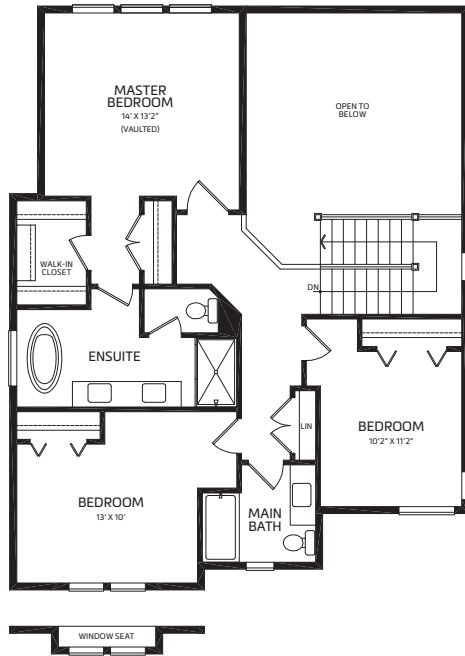

meadowlark

3 Bedroom & Den, 3365 sq ft

Style 1

Style 2

meadowlark

3 Bedroom & Den, 3365 sq ft

Upper | 965 sq. ft.

Main | 1200 sq. ft.

Lower | 1200 sq. ft.