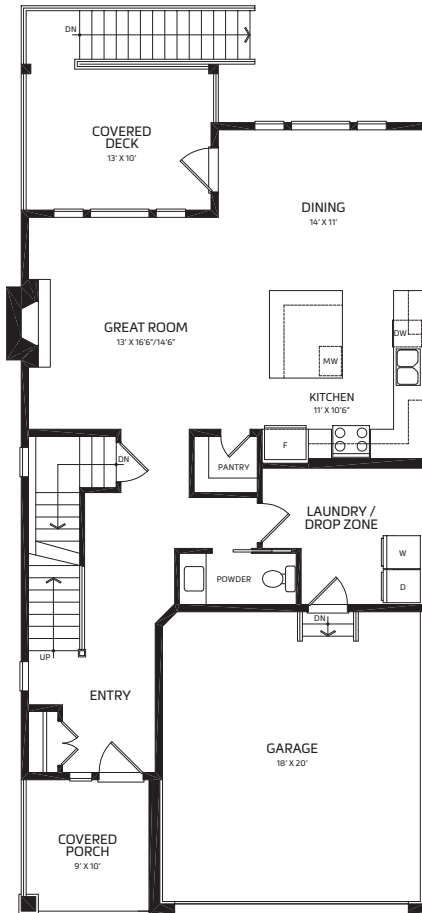

sparrow

3 Bedroom & Den, 2988 sq ft

Style 1

Style 2

sparrow

3 Bedroom & Den, 2988 sq ft

Upper | 1042 sq. ft.

Main | 973 sq. ft.

Lower | 973 sq. ft.