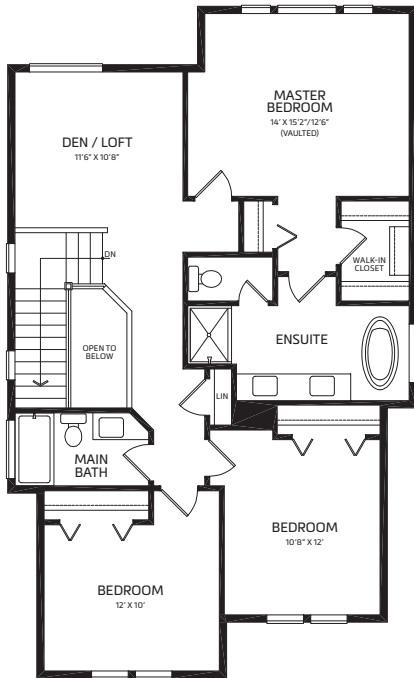

sparrow

3 Bedroom & Den, 2988 sq ft

Style 1

Style 2

sparrow

3 Bedroom & Den, 2988 sq ft

Upper | 1042 sq. ft.

Main | 973 sq. ft.

Lower | 973 sq. ft.