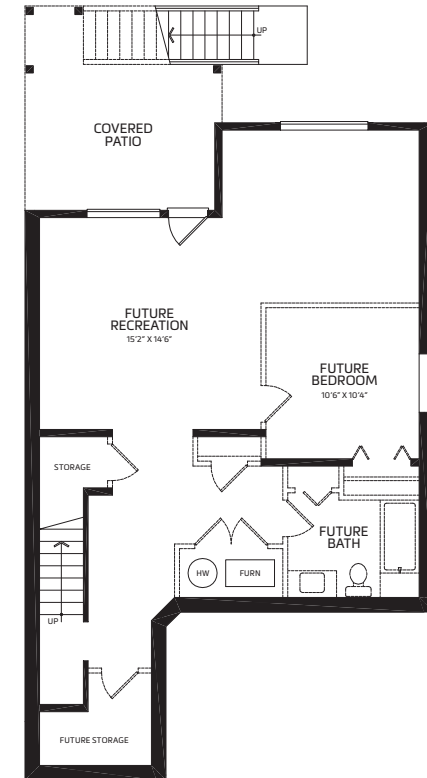

sparrow

3 Bedroom & Den, 2988 sq ft

Style 1

Style 2

sparrow

3 Bedroom & Den, 2988 sq ft

Upper | 1042 sq. ft.

Main | 973 sq. ft.

Lower | 973 sq. ft.