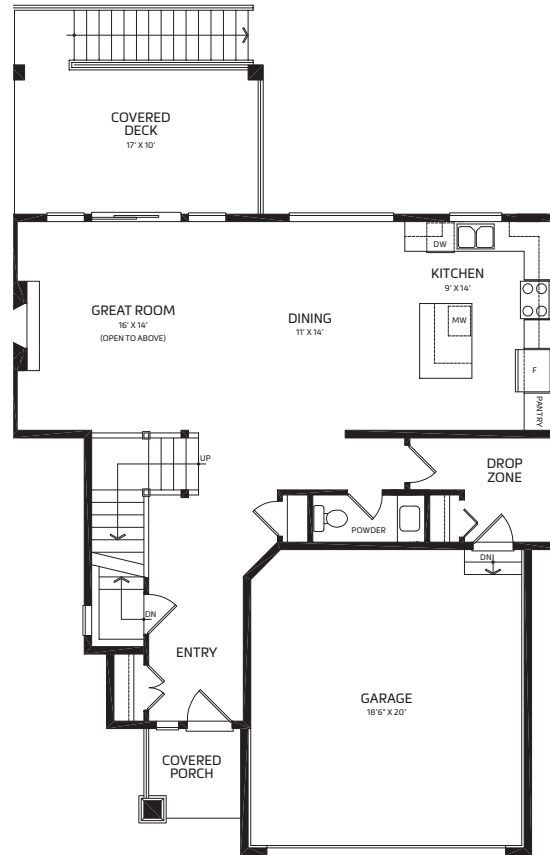

chickadee

3 Bedroom, 2740 sq ft

Style 1

chickadee

3 Bedroom, 2740 sq ft

Upper | 890 sq. ft.

Main | 925 sq. ft.

Lower | 925 sq. ft.