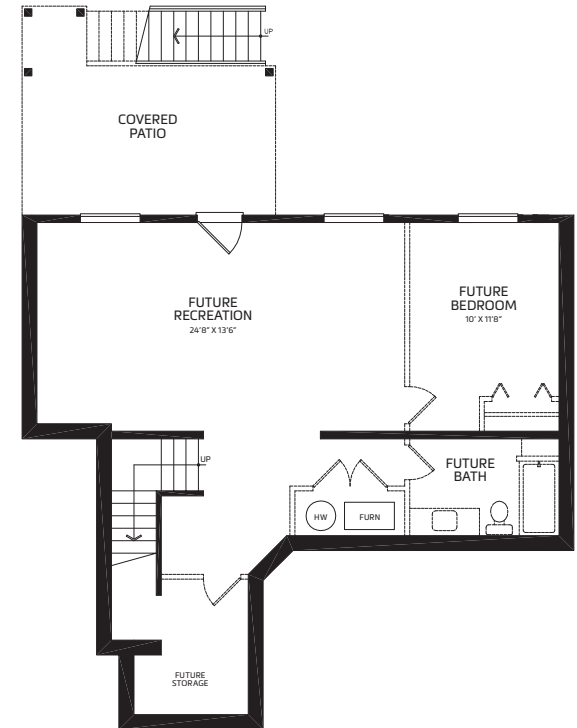

chickadee

3 Bedroom, 2740 sq ft

Style 1

chickadee

3 Bedroom, 2740 sq ft

Upper | 890 sq. ft.

Main | 925 sq. ft.

Lower | 925 sq. ft.