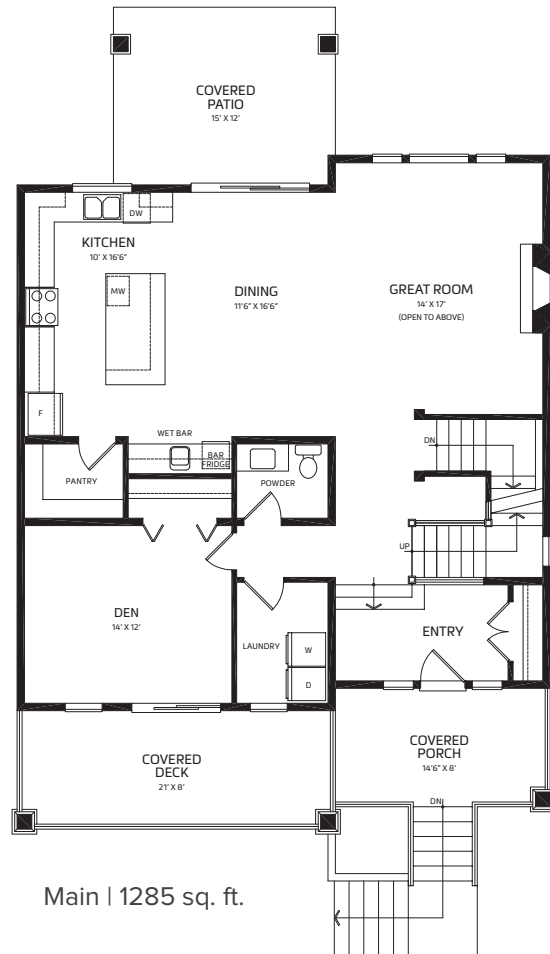

kingfisher

3 Bedroom & Den, 2980 sq ft

Style 1

Style 2

kingfisher

3 Bedroom & Den, 2980 sq ft

Upper | 985 sq. ft.

Main | 1285 sq. ft.

Lower | 710 sq. ft.