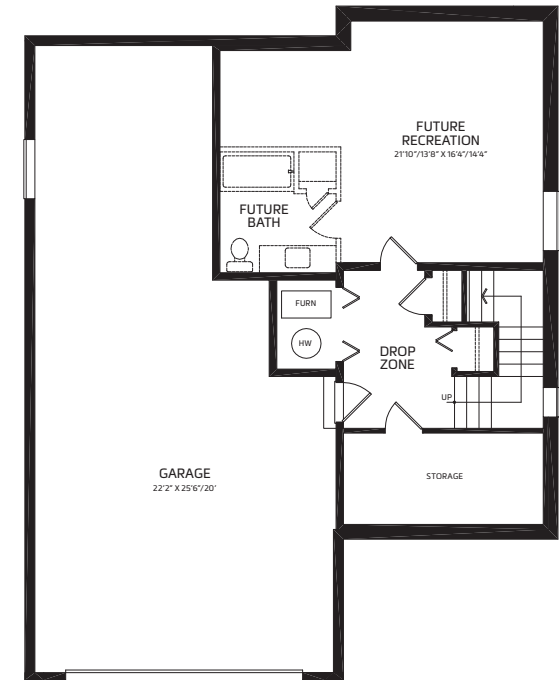

kingfisher

3 Bedroom & Den, 2980 sq ft

Style 1

Style 2

kingfisher

3 Bedroom & Den, 2980 sq ft

Upper | 985 sq. ft.

Main | 1285 sq. ft.

Lower | 710 sq. ft.